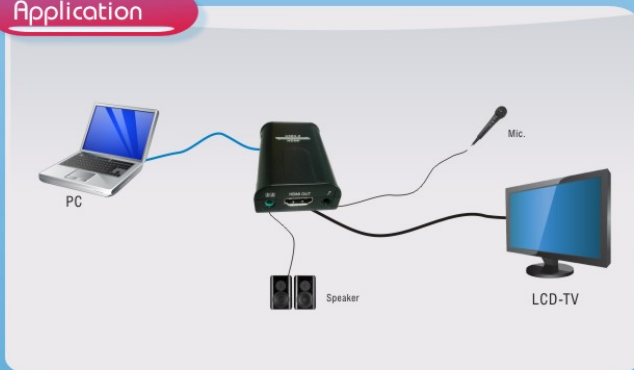

USB 3.0 to HDMI with Audio&Mic

Front View

Rear View

Introduction

By ten times faster than USB 2.0 just plug and play function, the USB 3.0 to HDMI converter provided a unique solution to add extra display for your computer. It works as the external video card which allows adding an additional display instantly without hassle of open the computer chassis to install the internal graphics card. The connected display can act as mirrored or extended desktop of the main display on your computer. You can experience 1080P video playback through HDMI/VGA interface and Super Speed USB 3.0 for entertainment and other users purposes.

Application

Key Features

- Add-on monitor, LCD or projector through USB3.0 Super-Speed connectivity.
- Supports widescreen aspect ratio 2048 x 1152 video streaming
- Compliant to USB 3.0 specification
- Automatic recognition of monitor type, resolution, and functions.
- Low power consumption via USB 3.0 cable supply
- Plug-n-Play of monitors without reconfiguration
- Compliant to HDMI V1.2 specifications and DVI Ver. 1.0 specifications
- Windows XPDM and WDDM Ver. 1.1 display drivers
 - Supports OS for Windows XP, Windows Vista, Windows 7, and Windows MultiPoint Server 2010
 - Supports display modes: Mirror and extend modes.
- Compatible with Windows power management hibernate and suspend modes
- Output supports stereo audio line and mic
- Resolutions: 640x480, 800x600, 1024x768, 1152x864, 1280x720, 1280x768, 1280x800, 1280x960, 1280x1024, 1360x768, 1400x1050, 1440x900, 1600x1200, 1680x1050, 1920x1080, 1920x1200, 2048x1152
- O.S.Support: Windows 2000/XP/Vista/7 (X86/X64)
- Environment: Operation temp 10°C ~ 40°C (50-104°F)
Relative humidity: < 85% non-condensing
Storage temp. -10 °C ~ 85 °C (14~176°F)
- CE / FCC / ROHS compliant.